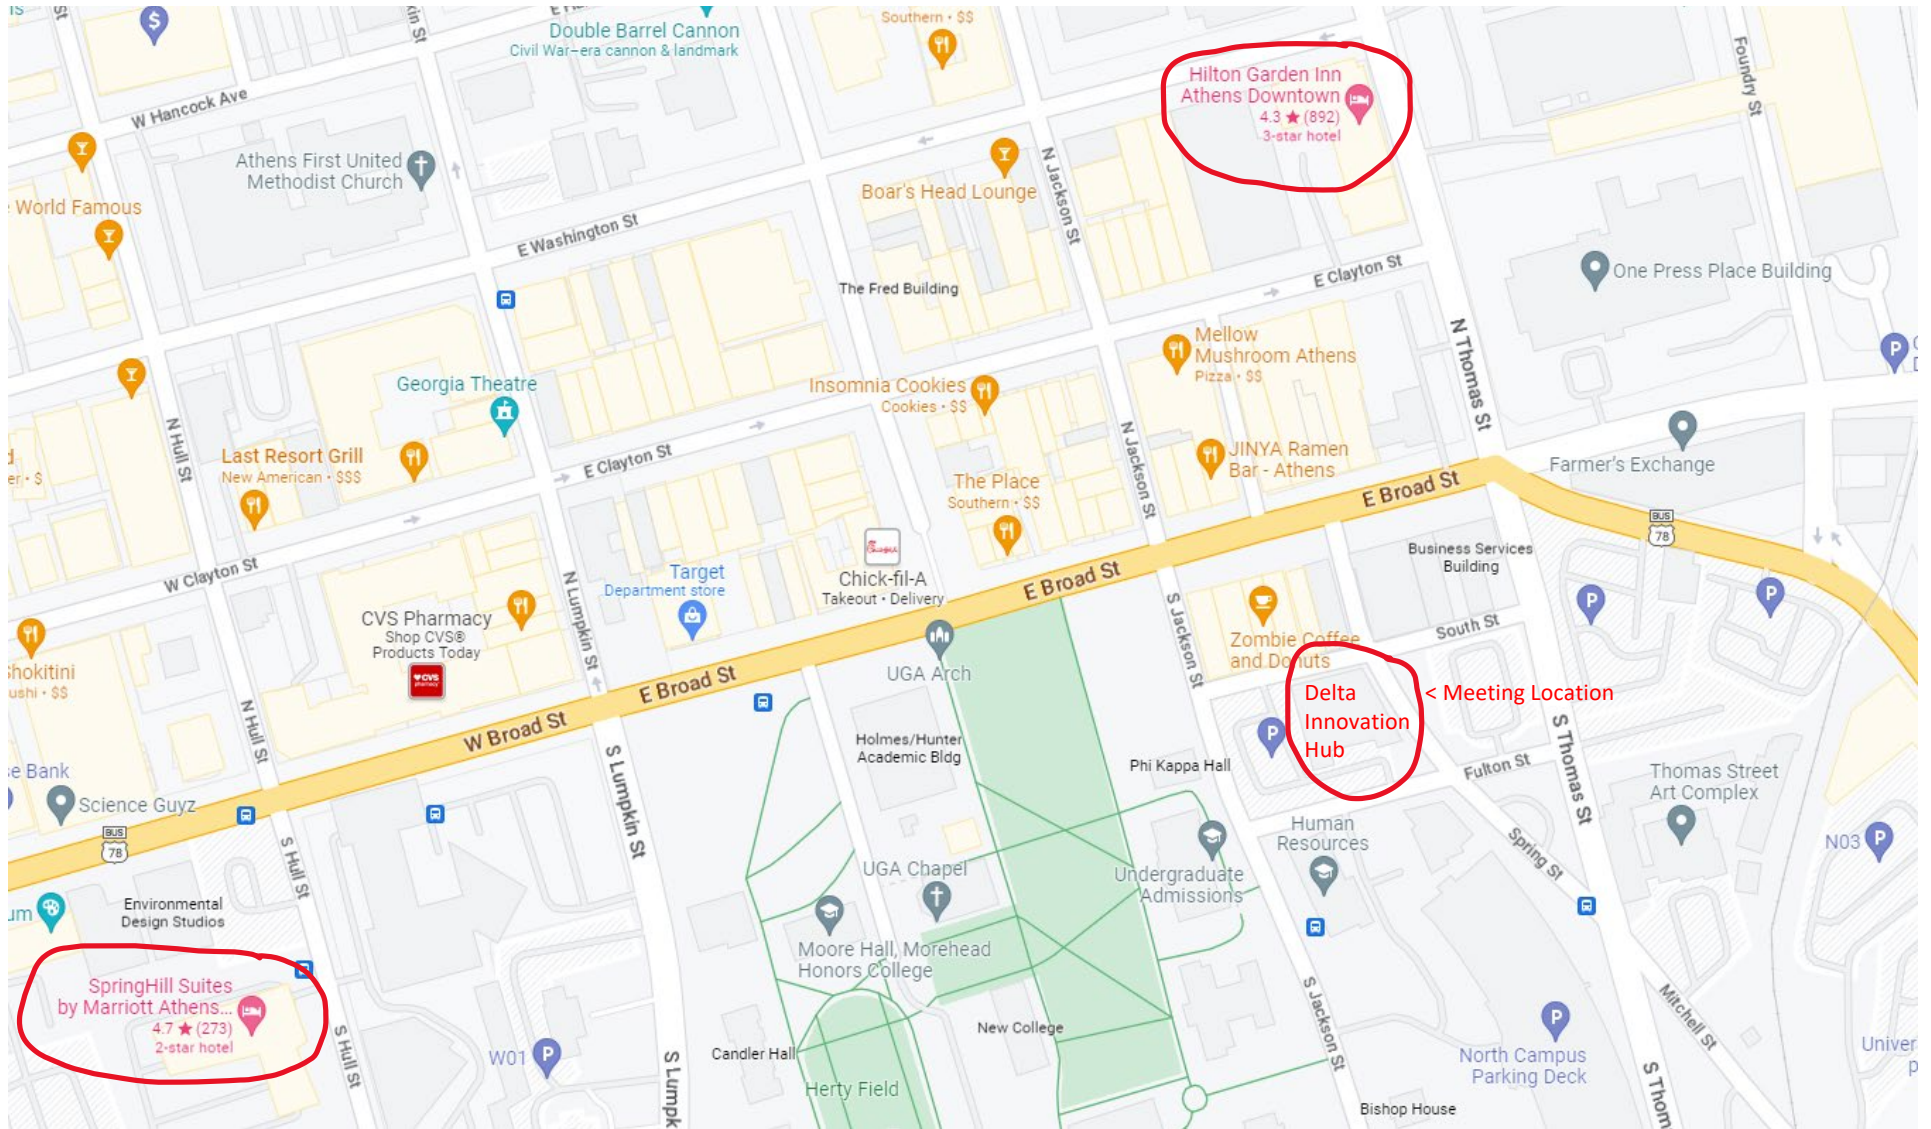

Hertz Car Rental - Atlanta
Hartsfield International...

1 hr 53 min
86.3 miles

210 Spring Street

Google

Map data ©2023 Google

Delta Innovation Hub
 210 Spring St.
 Athens, GA 30602

SpringHill Suites By Marriott Athens
 Downtown
 220 S Hull St.
 Athens, GA 30605
 PH# 706-850-2072